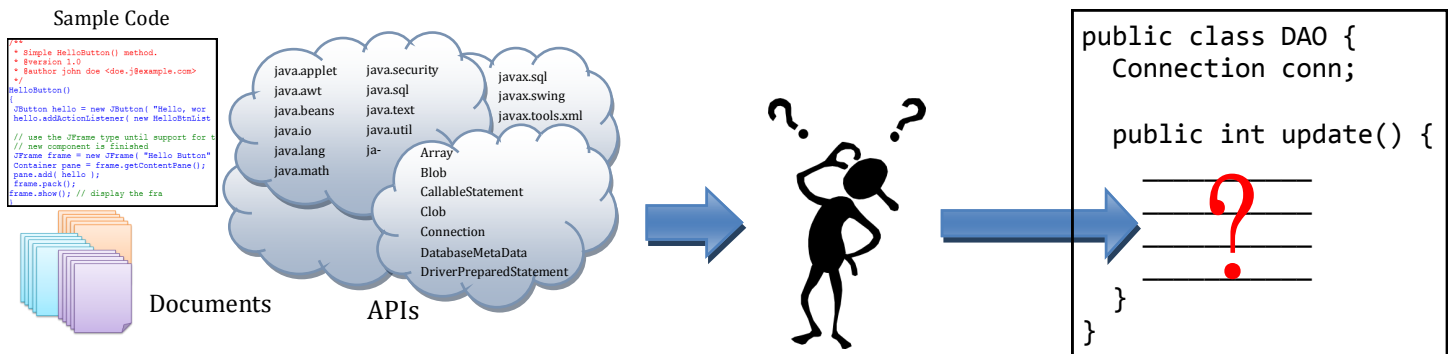

Towards Generating Templates of Method Body Based on Method Name and Related Identifiers

Yuya Onizuka*, Yasuhiro Hayase †, Tetsuo Yamamoto ‡, Yuki Kashiwabara*, Takashi Ishio*, Katsuro Inoue*
 *Osaka University, † University of Tsukuba, ‡ Nihon University

Problem: It is difficult to select appropriate APIs.

Tool: Suggests templates of method body to developers who decide the method name

Implementation